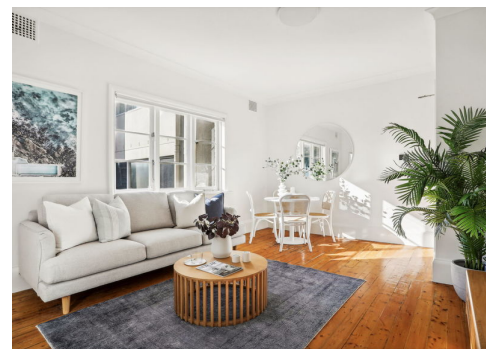

Sun Filled Beach Pad In Boutique Block

7/64-66 Campbell Parade, Bondi Beach

Sold Prior To Auction for \$1,250,000 (Jun 27, 2024)

Set in a well-maintained block of ten in the heart of Bondi Beach, this secure boutique apartment overdelivers in terms of space and lifestyle convenience within metres of the sand and surf. Open to the north and bathed in all day sunshine, it features a great layout with open plan living and dining areas enhanced by crisp coastal décor, high ceilings and polished timber floorboards. Entertainers' will love the large granite kitchen with gas cooking and abundant benchspace/cupboard storage, while the bedrooms are oversized and there is a fully-tiled bathroom plus internal laundry facilities. Perfect for owner-occupiers and investors alike, it boasts an unbeatable setting with buses, buzzing village cafés, bars and shops at the doorstep, while it is placed a stroll to Icebergs, the coastal walk, Hall Street's dining and all that Bondi has to offer.

Property Features:

- Interiors open to the north and bathed in all day sunshine
- Wonderfully spacious layout with open plan living/dining
- Large granite gas kitchen, vast benchspace/cupboard storage
- Polished timber floorboards, high ceilings, freshly painted